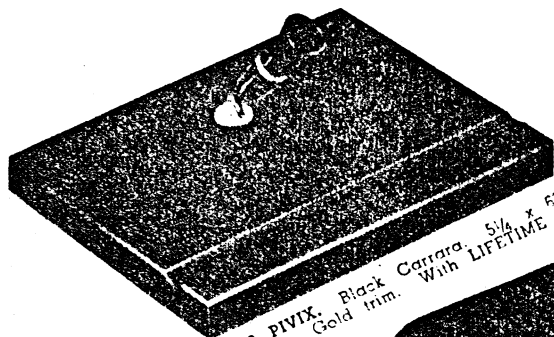

R058 PIVIX. Black Carrara. 5 1/4 x 6 3/4 inches. Gold trim. With LIFETIME pen $15.00.